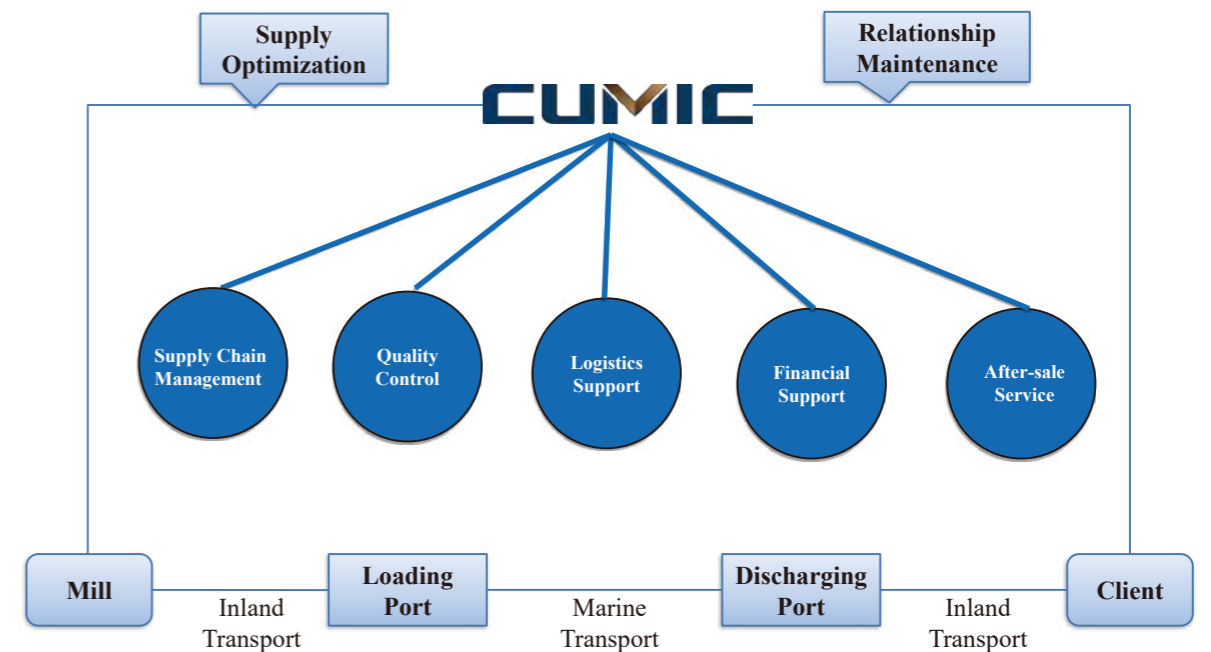

OUR SERVICES

我们的服务

Supply Program

CUMIC has many years of experience in steel trade industry. We have established a long-term cooperative relationship with over 100 mills making our supply steady and reliable. On this basis, we provide well-directed supply program for customers. First is to establish a unified order in connection with common customer demand in different markets to form scale procurement advantage and lower procurement costs; second, optimal supplier and cooperative partner are selected from many supplier mills to lower procurement costs; third, optimized supply combination is conducted in accordance with single customer demand order and combining advantages of different supplier mills to lower order procurement costs.

供应方案

中联物产在钢铁贸易行业拥有多年丰富的从业经验；与我们建立长期合作关系的工厂超过200家，供应稳健、可靠。在此基础上，我们为客户提供针对性的供应方案，一是针对不同市场的客户共性需求，汇集成一订单，形成规模采购优势，降低采购成本；二是在多家供应工厂中选择最优供应方，最优化合作选择，降低采购成本；三是针对单一客户需求订单，根据不同供应工厂的优势组合进行可能的组合供应，降低订单采购成本。